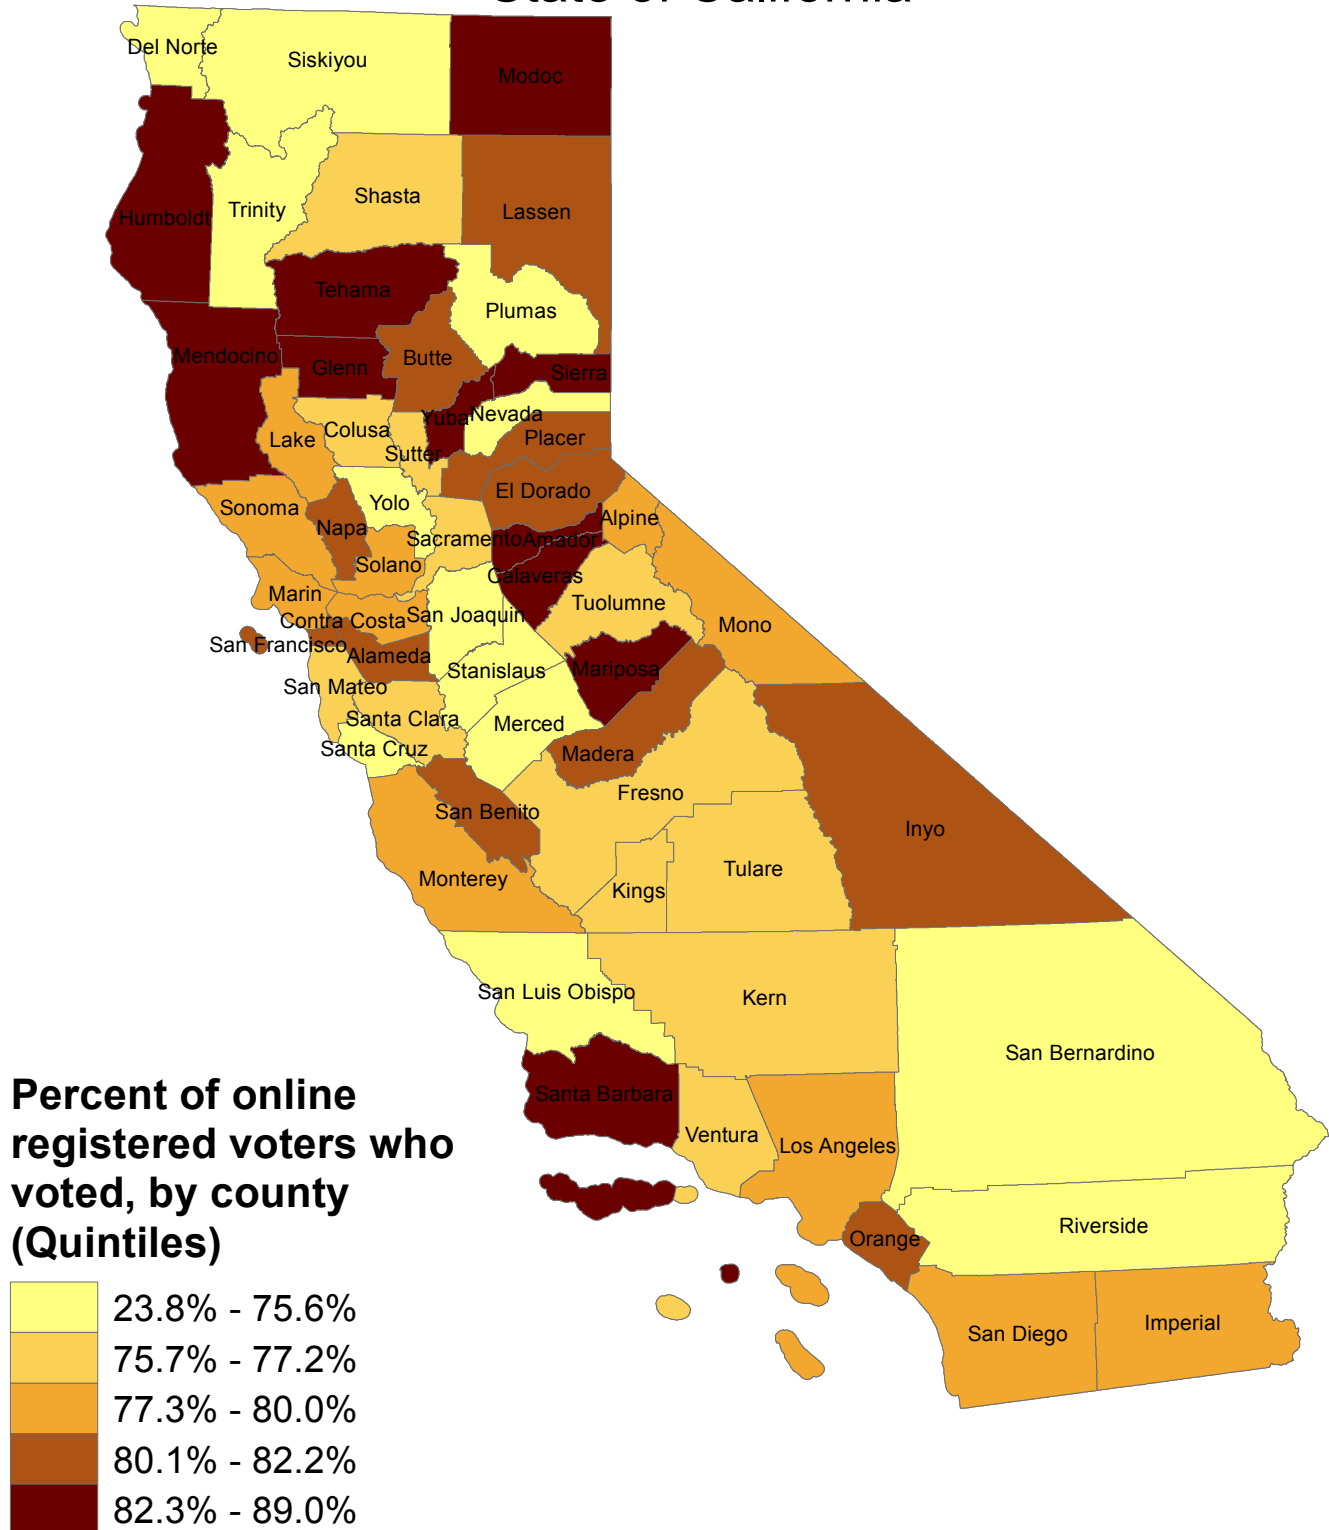

# 2012 Voter Turnout: Online Registrants General Election State of California

Statewide Turnout: Online Registrants - 78%

Data Source: California Secretary of State – January, 2013.

Online registration data was not fully reported for the following counties: De Norte, Imperial, Nevada, Siskiyou, Trinity, and Yolo.

Map Created by Allison Ferrini, January 2013