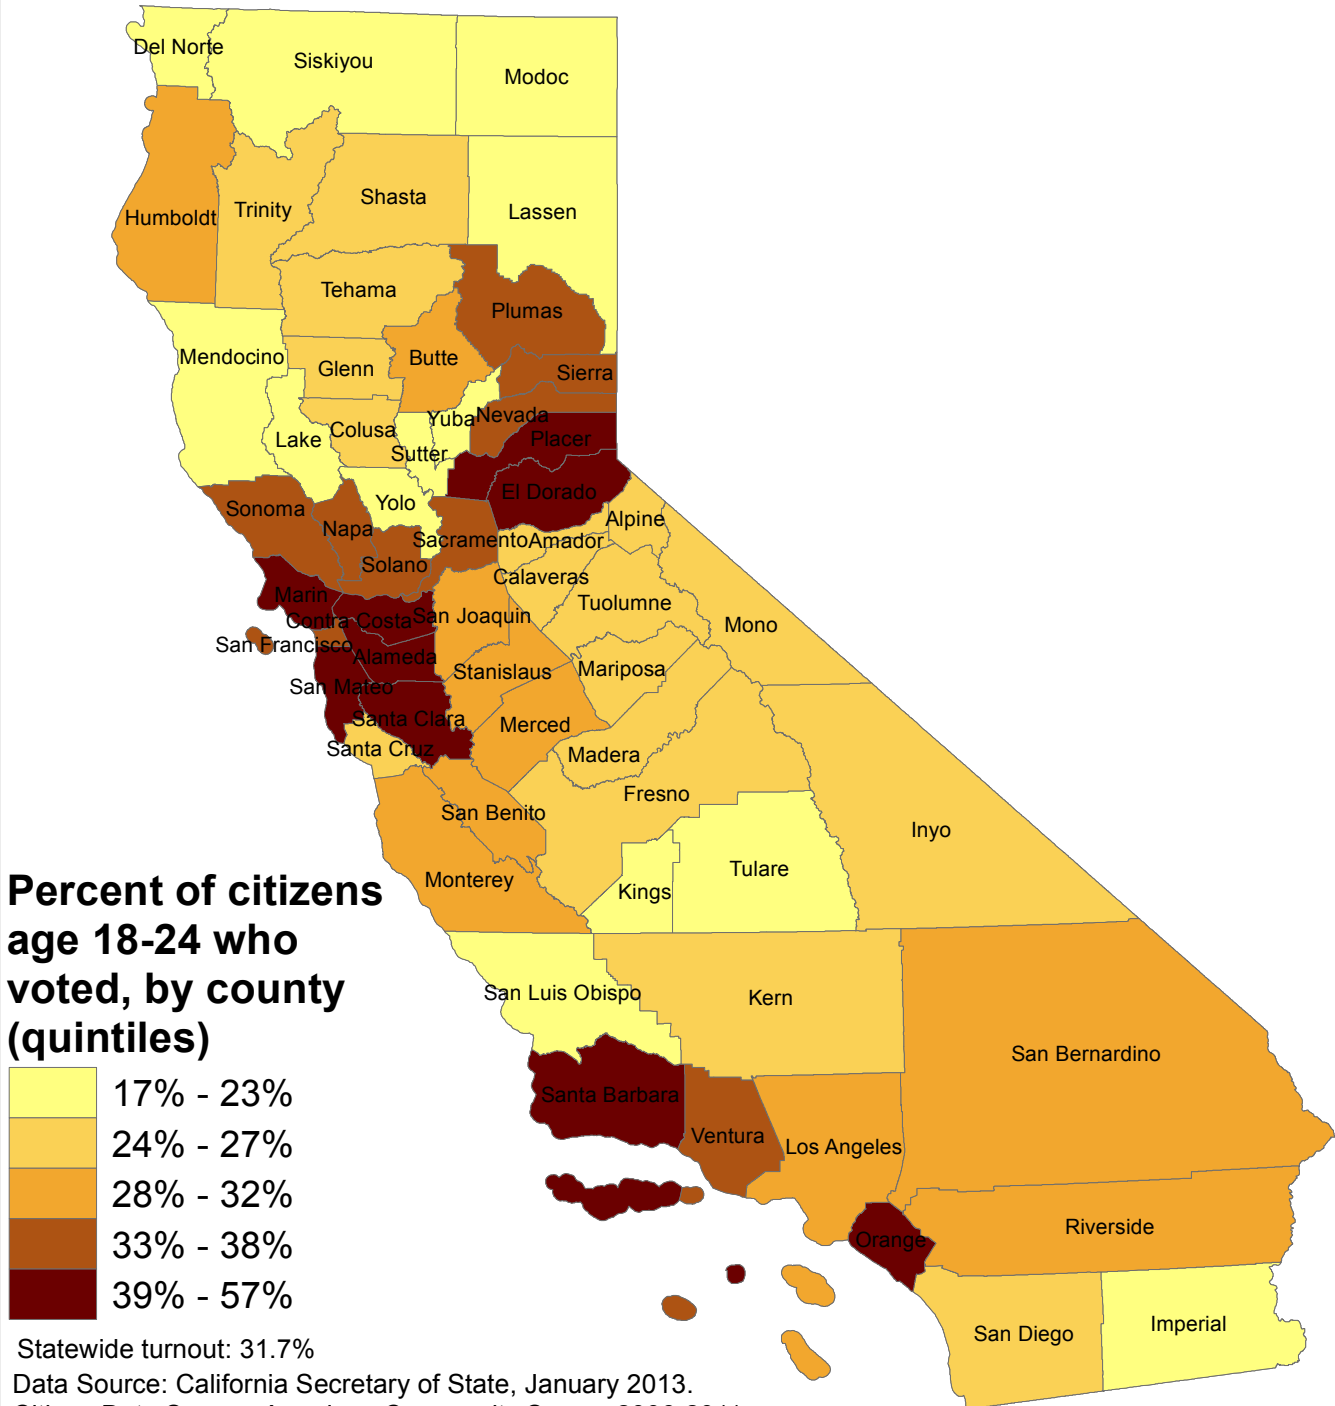

2012 Eligible Voter Turnout: Youth General Election State of California

Map Created by Allison Ferrini, January 2013