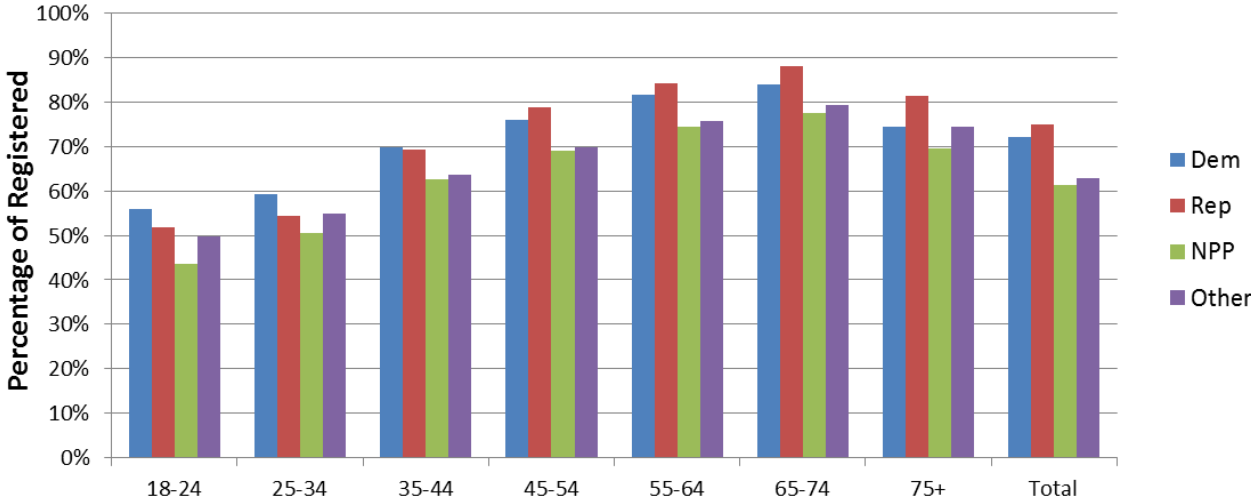

2012 California Voter Turnout by Age and Party General Election

UC DAVIS
CENTER FOR REGIONAL CHANGE

Data Source: California Secretary of State, 2012
UC Davis Center for Regional Change - CCEP