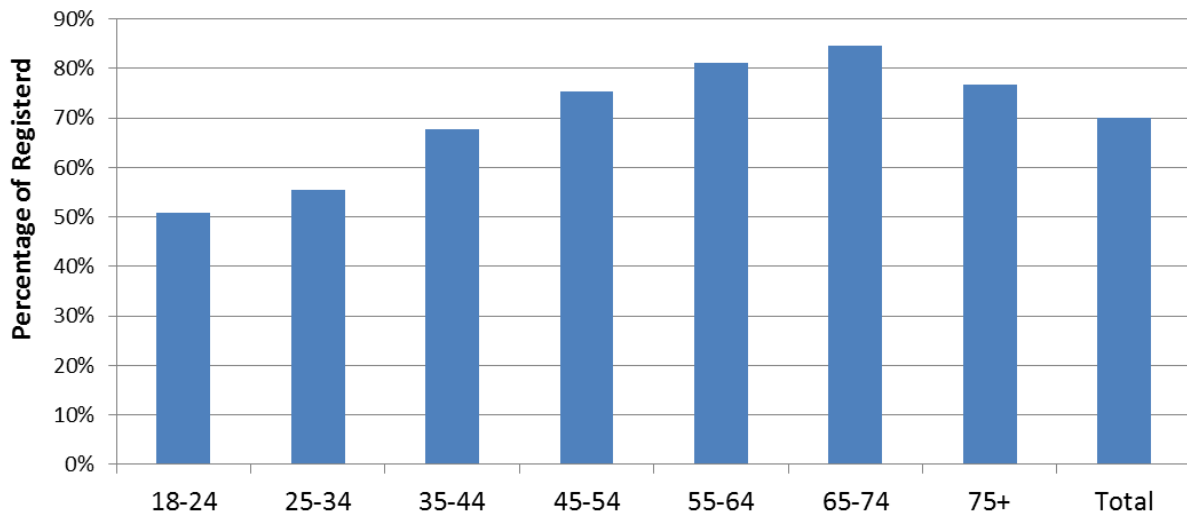

## 2012 California Registered Voter Turnout by Age General Election

Data Source: California Secretary of State, 2012  
UC Davis Center for Regional Change - CCEP