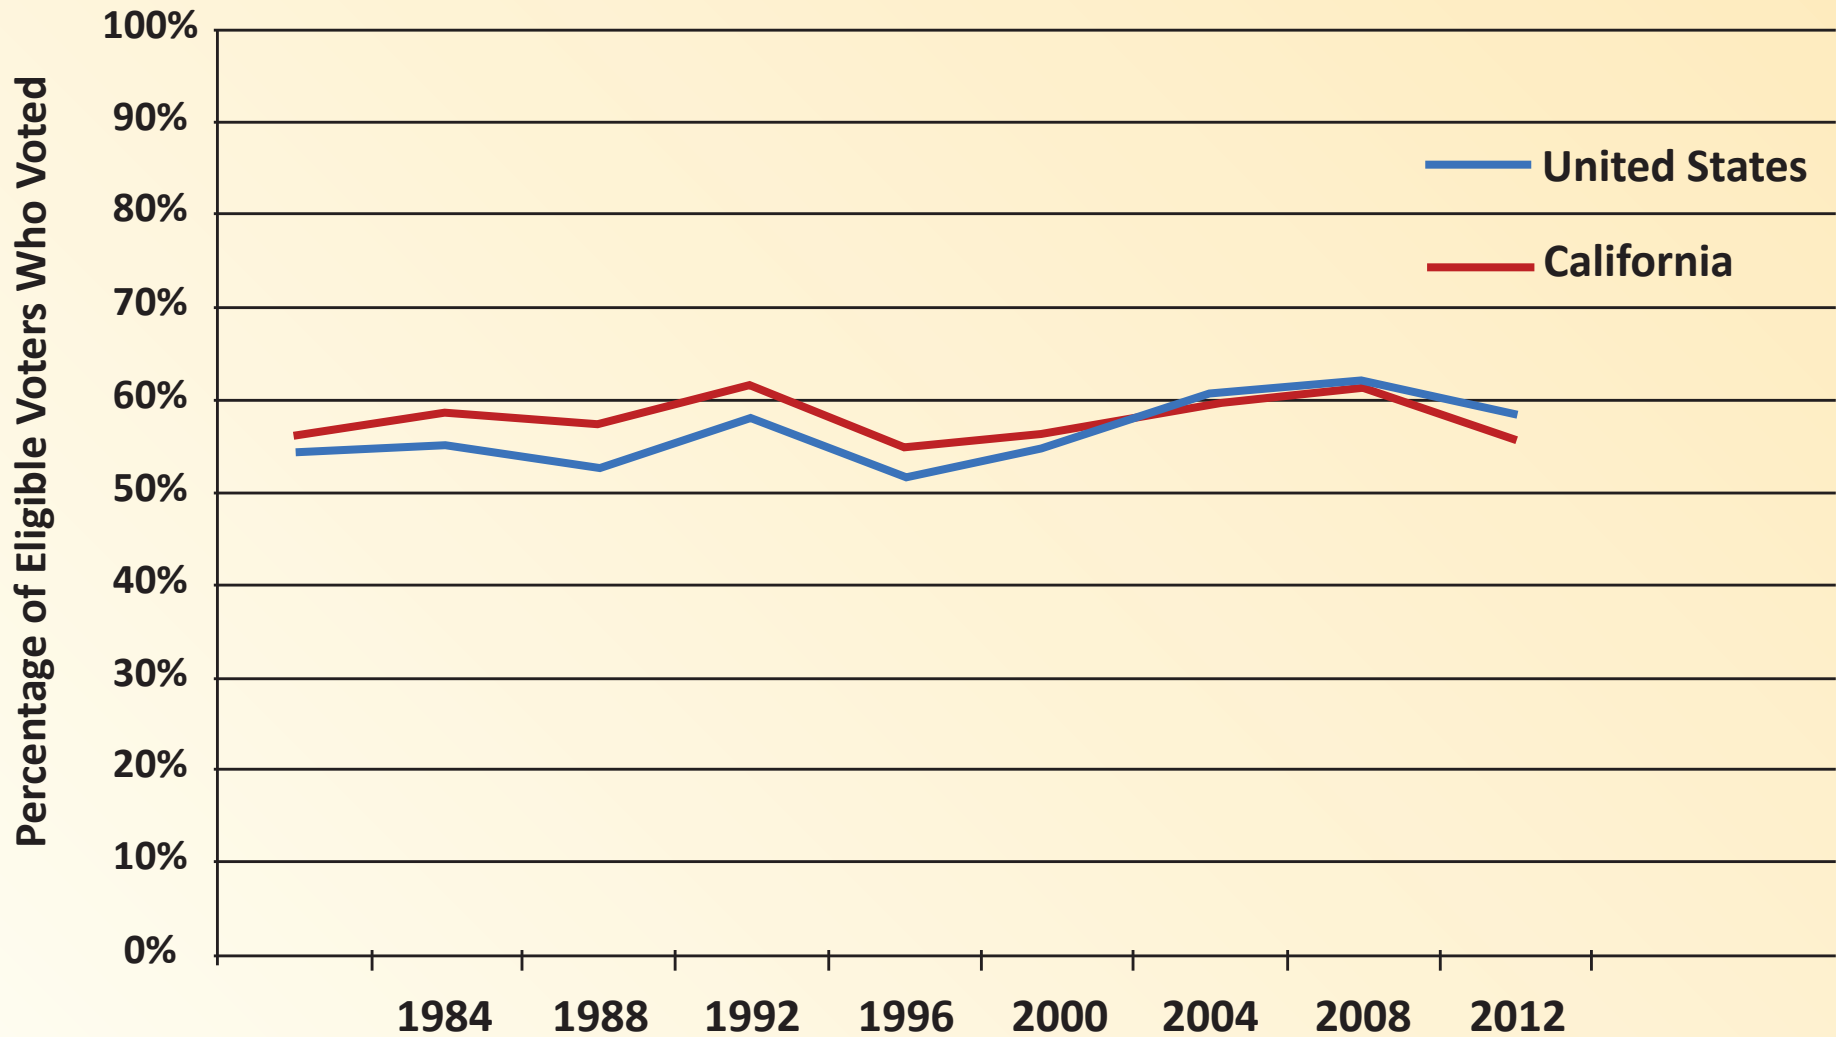

1980-2012 Eligible Voter Turnout Presidential Elections

UCDAVIS

CENTER FOR REGIONAL CHANGE

California Civic Engagement Project

Data Source: United States Election Project, 2015