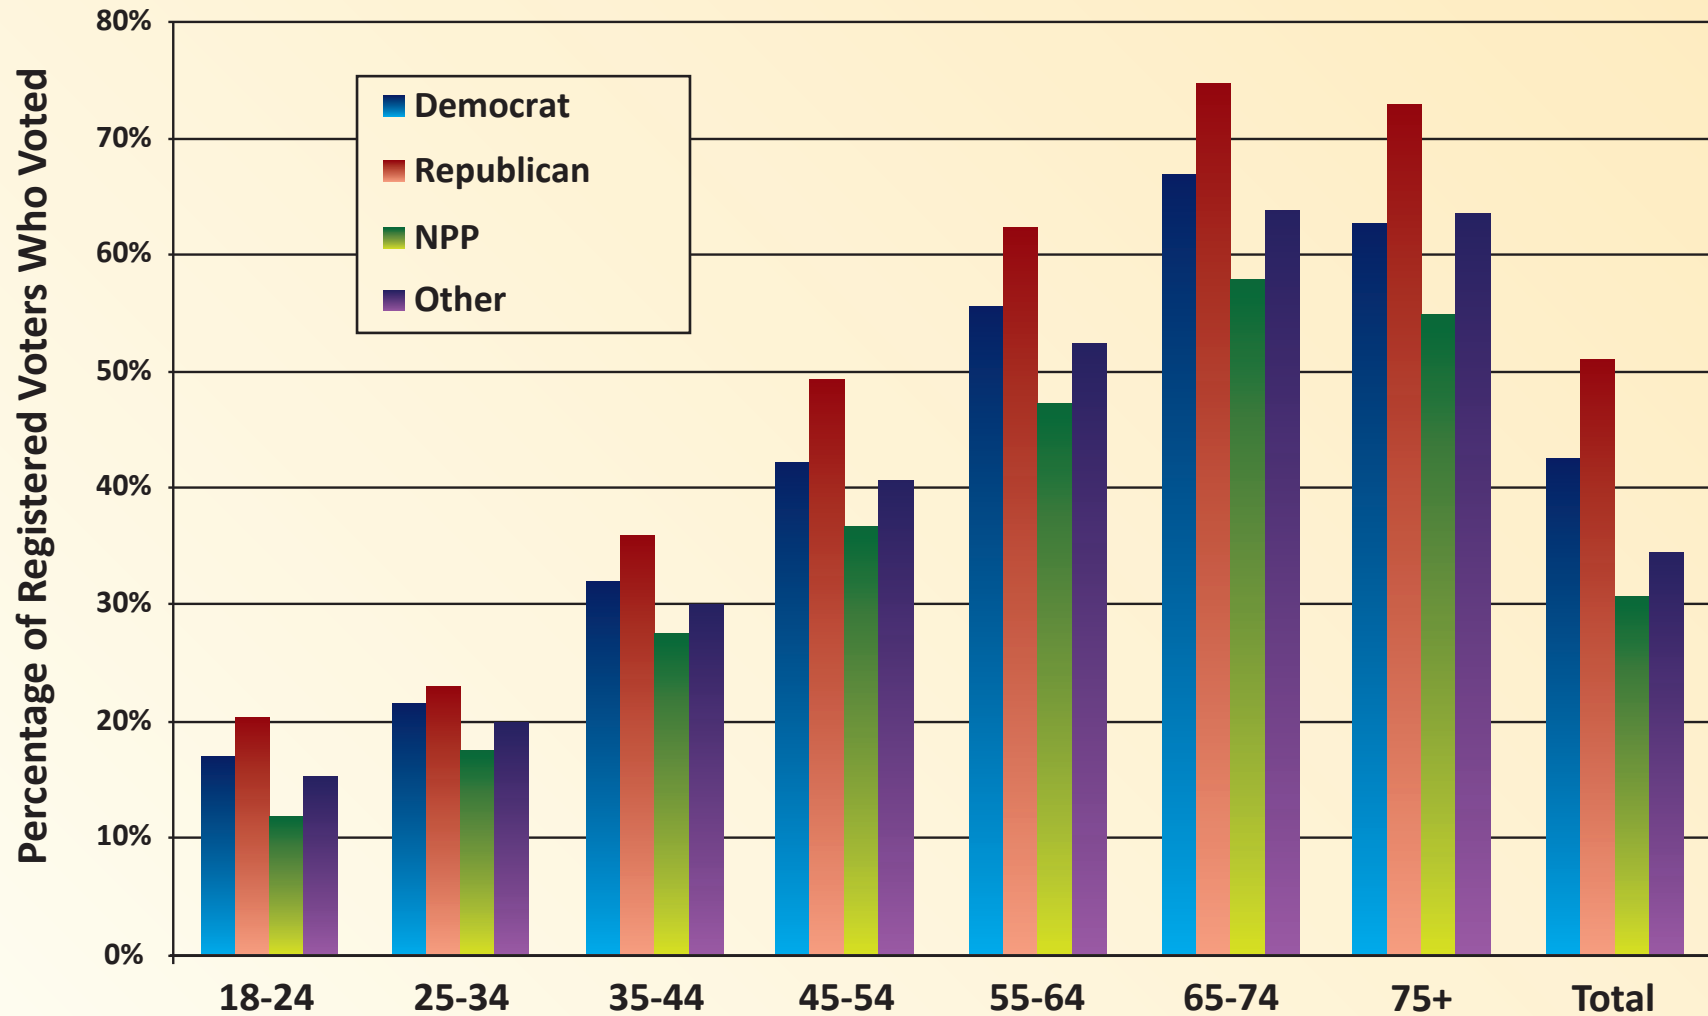

Voter Turnout by Age and Party Affiliation California 2014 General Election

UCDAVIS

CENTER FOR REGIONAL CHANGE

California Civic Engagement Project

Data Source: California Secretary of State, 2014