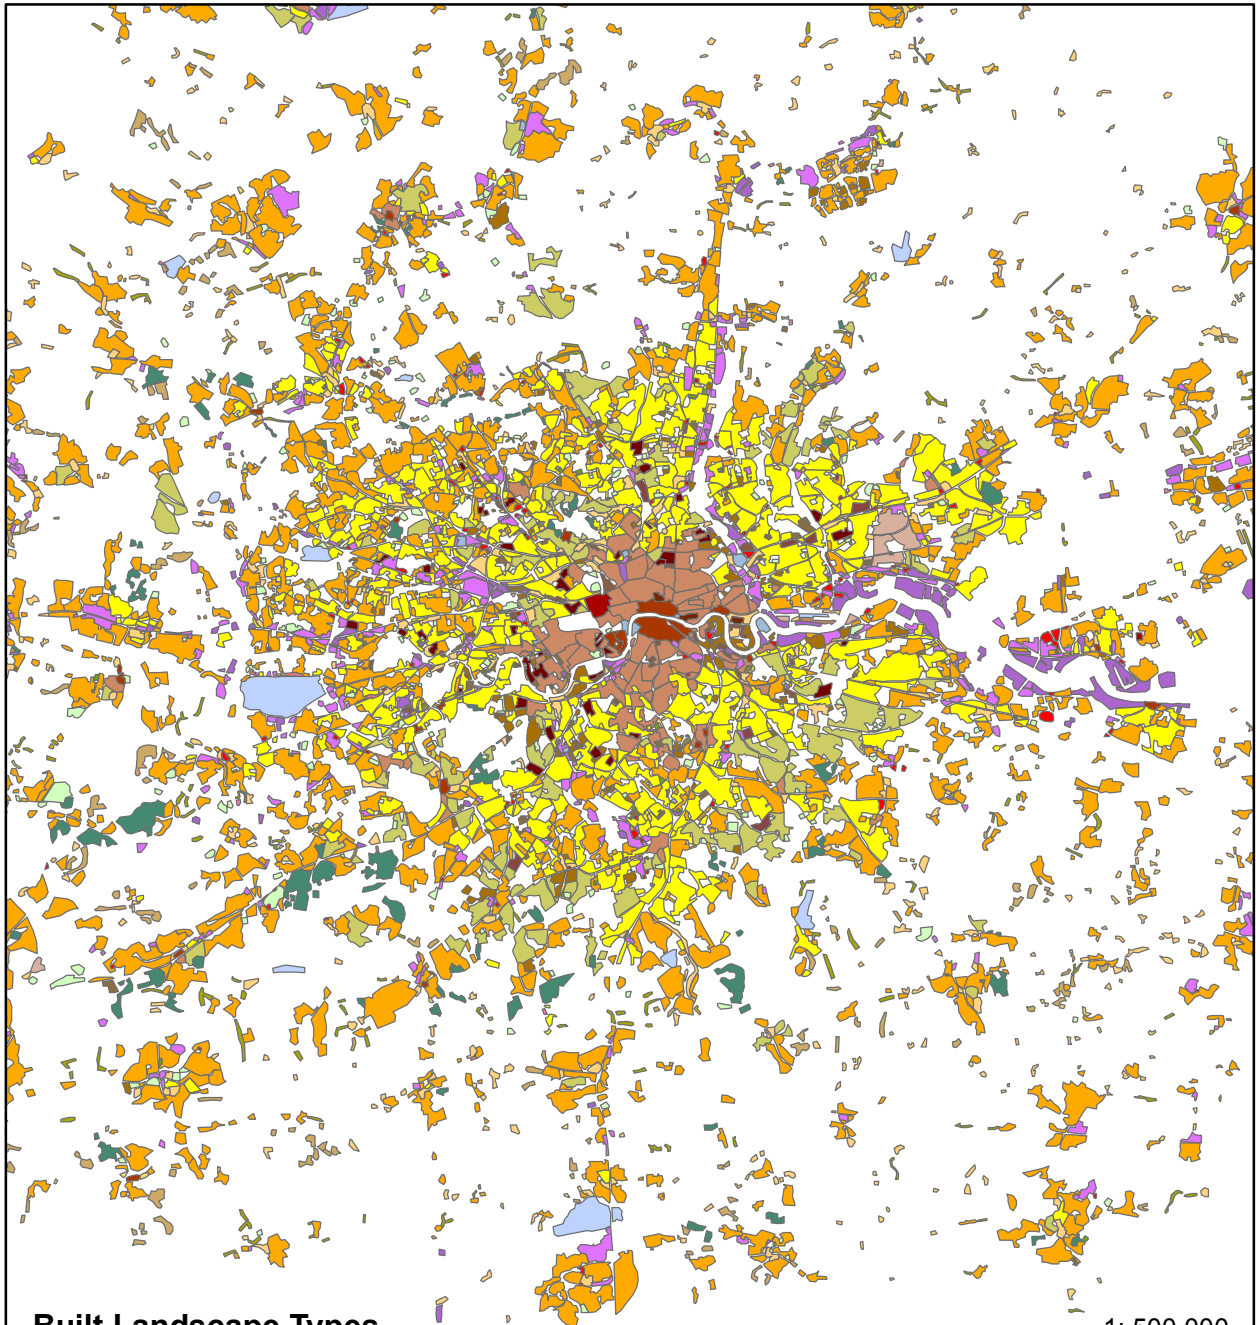

LONDON

Built Landscape Types

- | | | |
|------------------------|-------------------|-------------------|
| Urban Grid | Incremental_Mixed | Malls & Boxes |
| Rectangular Block Grid | Degenerate Grid | Workplace Boxes |
| Long Blocks | Loops & Lollipops | Heavy Industry |
| Quasi Grid | Rural Sprawl | Country Roads |
| Organic | Upscale Enclave | Airports |
| Superblocks | Hillside | Trailer Parks |
| Apartment Blocks | Civic | Allotment Gardens |
| Garden Apartments | Campus | New Urbanism |
| Garden Suburbs | Commercial Strip | Land of the Dead |

1: 500,000

Approx. pop.: 13.9 M